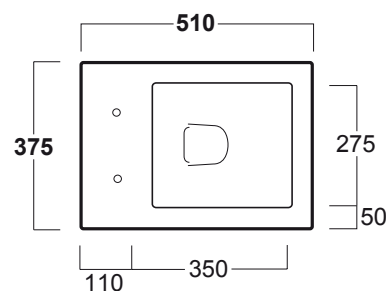

# Frozen

Vaso carenato / *Back to wall bidet*

## FZ 01

Disegni Tecnici  
Technical Drawings

Vaso carenato con scarico parete o pavimento  
(curva tecnica inclusa)

*Back to wall WC with wall or floor outlet  
(curved pipe included)*